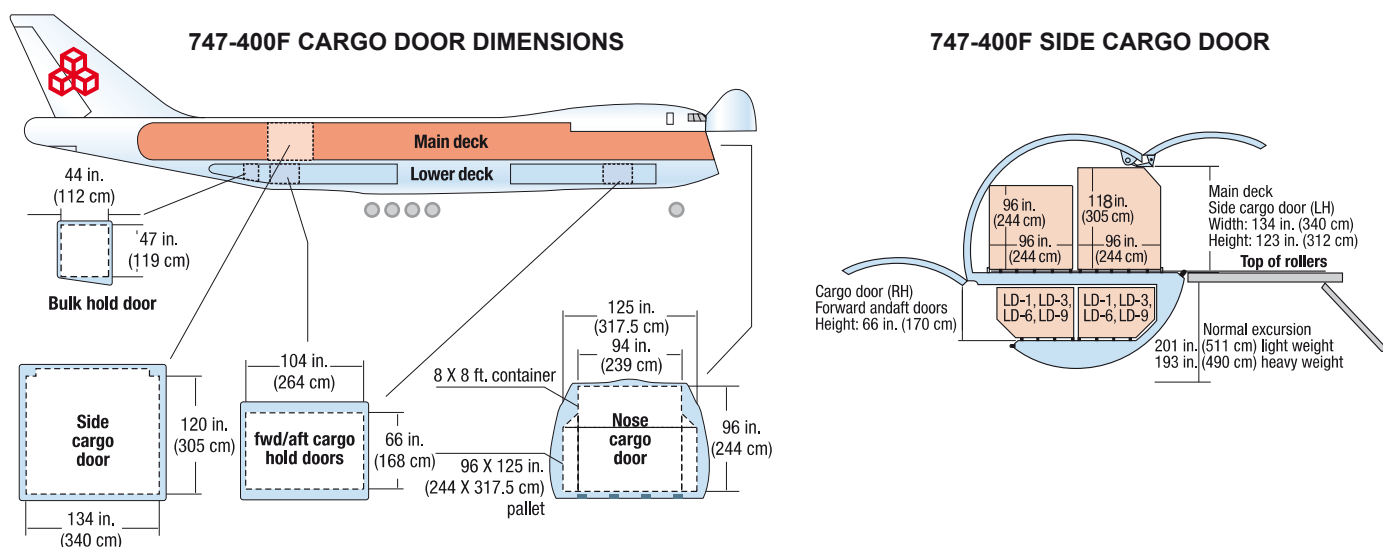

Road Feeder Services Cargolux's hub-and-spoke operations combine B747 capacity with direct trucking to and from the major European centres through more than 40 gateways around the world, with even more destinations available on interline.

Leasing Services Cargolux provides long or short term leasing and sub-leasing services, either as a wet or dry lease.

Maintenance Services The Cargolux Maintenance Centre employs over 350 fully qualified and experienced technicians, mechanics and support staff. The facilities include two hangar bays and well equipped work shops. Capabilities range from B747 line and hangar maintenance to major airframe inspections and modifications on B737 aircraft. Other aircraft types serviced include the B757 and the B767.

Charter Services Cargolux offers a thriving worldwide full-and subcharter service.

CHAMP Cargosystems™ Cargolux is a dedicated user of an air cargo management system known as CHAMP, Cargo Handling And Management Planning, the only fully integrated financial, operations, marketing and management cargo system in the airline industry today. CHAMP is developed and marketed by CHAMP Cargosystems S.A., a joint venture company owned by Cargolux Airlines Int SA and SITA Inc.

Cargolux 747 Technical Specifications

data provided are for reference only

For more details contact your local Cargolux Partner

Cargolux Luxembourg

Area Management,
Europe & West Africa
Tel.: (352) 4211 3335 / 3216 / 3925
Fax: (352) 4211 3692
Email: reservations@cargolux.com
sales@cargolux.com
Contact: Mr. P. Wesner / Mr. G. Biwer / Mr. D. Ceci

Cargolux Abidjan

c/o Abidjan Air Cargo
Tel.: (225) 21 75 79 00
Fax: (225) 21 58 67 20
Email: abj@cargolux-gsa.com
Contact: Mr. Karim Eitouni

Cargolux Accra

c/o Airghana,
Tel.: (233-21) 775 228
Fax: (233-21) 773 144
Email: acc@cargolux-gsa.com
Contact: Mr. Marwan Traboulsi

Cargolux Kinshasa

c/o Cargolink
Tel.: (243-81) 687 7878
Fax: (32 2) 7065934 (B)
Email: fih@cargolux-gsa.com
Contact: Mr. Carlos Achkar

Cargolux Lagos

c/o Merchant Express Cargo,
Tel.: (234-1) 4747 535-282- 297, 4749 399
Fax: (234-1) 288 2945
Email: los@cargolux-gsa.com
Contact: Mr. Shina Akinfenwa

Cargolux N'Djamena

c/o Cargo Air Services Tchad
Tel.: (235) 52 52 71
Fax: (235) 52 52 72
Email: ndj@cargolux-gsa.com
Contact: Mr. Kevin Degraeve

Cargolux Dubai

Area Management Middle East, South & East Africa
Tel.: (971-4) 2822071
Fax.: (971-4) 2822442
Email: dxb@cargolux.com
Contact: Mr. A.Pansin

Cargolux Johannesburg

Tel.: (27-11) 390 1212
Fax: (27-11) 390 1213
Email: jnb@cargolux.com
Contact: Mr. S. Gow

Cargolux Lusaka

C/O Zega Associates
Tel: (260-1) 271 185/233/409
Fax: (260-1) 271 504/271 167
Email: colinr@zegald.co.zm
Contact: Mr. Colin Rhoda

Cargolux Nairobi

c/o Afrika Aviation Services
Tel.: 254 (20) 823 931 / 254 (20) 827 604
Fax: 254 (20) 827 444/254 (20) 827 014
Email: afrikav@africaonline.co.ke
Contact: Mr. Raphael Nzomo